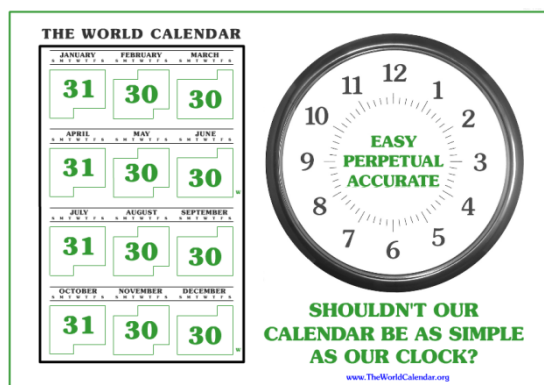

UNDER CONSTRUCTION

WHY_2017, 2023*- Whatever It Takes
for
THE WORLD CALENDAR

The World Calendar will become the world's next main calendar after enough people memorize it and personally understand the advantages of a 12-month memorizable calendar.

The timing of TWC implementation is a function of 'enough' people. 'Enough' will be recognizable by results.

*Current Gregorian calendar years **2016** and **2022** end on Saturday. TWC always begins on Sunday.

[How to use The World Calendar from memory](#)

[Liberty at last!](#)

The World Calendar Association logo

E-mail: TWCA@TheWorldCalendar.org

UNDER CONSTRUCTION

<http://www.theworldcalendar.org/WHY_2017,2023-WhateverItTakes.pdf>

Rev. 5 July 2011